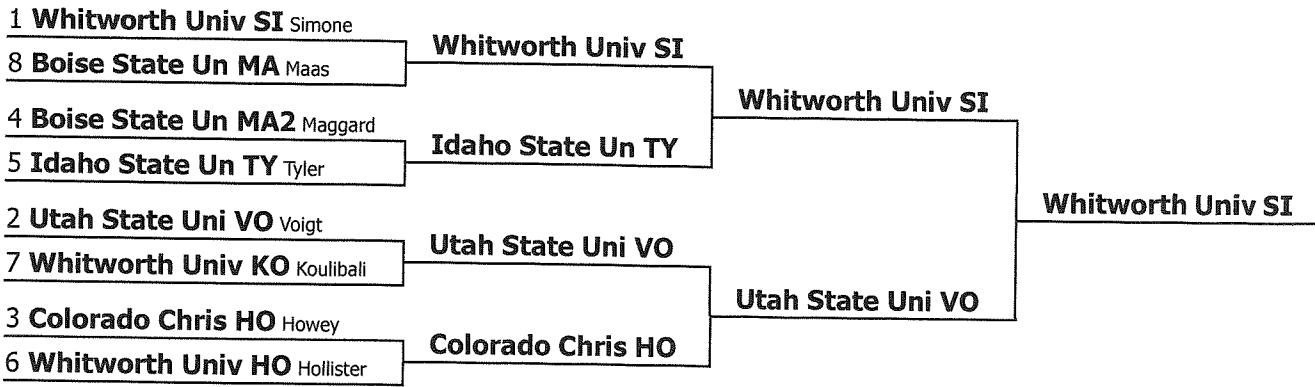

Mahaffey Memorial Forensics Tournament
Junior IPDA Public Debate
Individual speakers in order

Speaker	Drop H/L	Points	Opp. Wins	Results
Ethane Ricks (Boise State Un RI) Boise State University	79.00	150.00	6.00	1st
Tricia Cebotari (Whitworth Univ CE) Whitworth University	78.00	154.00	5.00	2nd
Skye Gordon (Whitworth Univ GO) Whitworth University	77.33	153.33	10.67	3rd
Kate Jacobson (Boise State Un JA) Boise State University	77.00	151.00	9.00	4th
Lydia Shearman (College of Wes SH) College of Western Idaho	77.00	141.00	7.00	5th
Madison Martin (Boise State Un MA3) Boise State University	75.00	150.00	9.00	6th
Palmer Pederson (Whitworth Univ PE) Whitworth University	75.00	150.00	6.00	7th
Will Young (College of Wes YO) College of Western Idaho	75.00	145.00	8.00	8th
Drew Lorenc (Whitworth Univ LO2) Whitworth University	74.00	150.00	9.00	9th
Iilca Slabu (Lower Columbia SL) Lower Columbia College	74.00	148.00	8.00	10th
Travis Plunkett (Whitworth Univ PL) Whitworth University	74.00	145.00	8.00	11th
Omar Fageeri (University of FA) University of Washington Bothell	73.00	147.00	9.00	12th
Josh Young (Boise State Un YO) Boise State University	73.00	145.00	9.00	13th
TJ Reynolds (Abilene Christ RE) Abilene Christian University	73.00	145.00	7.00	14th
Israel Ceja (Boise State Un CE2) Boise State University	73.00	145.00	7.00	14th
Payton Lo (Whitworth Univ LO) Whitworth University	73.00	137.00	7.00	16th
Tristin Andrae (College of Wes AN) College of Western Idaho	72.00	144.00	10.67	17th
Brie Ellison (Boise State Un EL) Boise State University	72.00	140.00	9.00	18th
Molly Mahoney (Lower Columbia MA) Lower Columbia College	72.00	139.00	11.00	19th
Emmaline Haderlie (Utah State Uni HA) Utah State University - LOGAN	72.00	111.00	9.00	20th

This tournament is being run using SpeechWire Tournament Services software - www.SpeechWire.com.
© 2004-2020 Ben Stewart - All Rights Reserved. SpeechWire version 4.22.000.

Mahaffey Memorial Forensics Tournament

Open IPDA Public Debate

Elimination round bracket

This tournament is being run using SpeechWire Tournament Services software - www.SpeechWire.com.
© 2004-2020 Ben Stewart - All Rights Reserved. SpeechWire version 4.22.000.