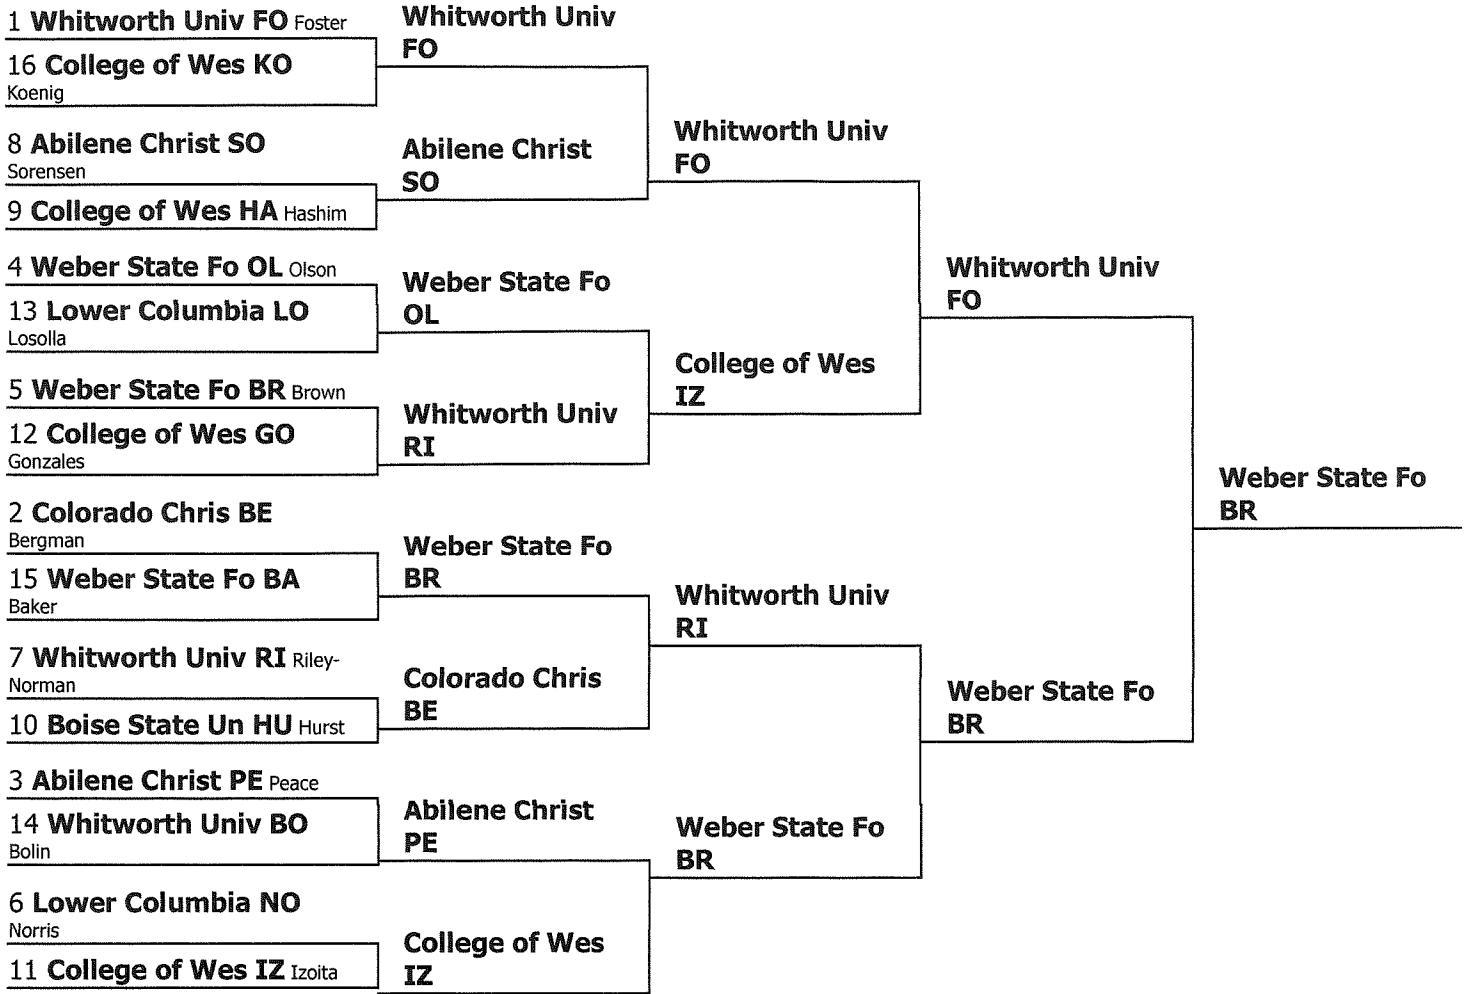

Mahaffey Memorial Forensics Tournament

Novice IPDA Public Debate

Elimination round bracket

This tournament is being run using SpeechWire Tournament Services software - www.SpeechWire.com.
© 2004-2020 Ben Stewart - All Rights Reserved. SpeechWire version 4.22.000.